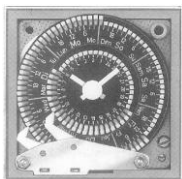

PART NO. DESCRIPTION PRICE

DIGITAL TIME SWITCHES - ECONOMY RANGE

P001 PET 009 ELECTRONIC TIME SWITCH 72X72 PANEL MOUNT R 695.00

P002 PET 010 ELECTRONIC TIME SWITCH DIN MOUNT R 545.00
P002/1 PET 010 12VAC/DC TIME SWITCH R 875.00
P002/2 PET 010 24VAC/DC TIME SWITCH R 875.00
P002/3 PET 010 110VAC TIME SWITCH R 875.00
P003 THC 1530 24 HOUR 7 DAY 30A R 325.00
P004 CBI GEYSER TIMER + RESERVE R 545.00
P005 DATALOG 1 220VAC 1CH 50 MEMORY R 875.00

P017 DTD-1440-1 SWIMMING POOL TIME SWITCH R 365.00

P018 SUL 181R 30 MIN, 24 HR, 150 HR RESERVE R 350.00

P040 CQRSD 7 DAY 24 HR RESERVE R 1724.00

P049 SD SUPRA D 30M 24HR TIME SWITCH R 350.00
P050 131-120 T MICRO-BLUE 30 MIN, 24 HR R 844.00